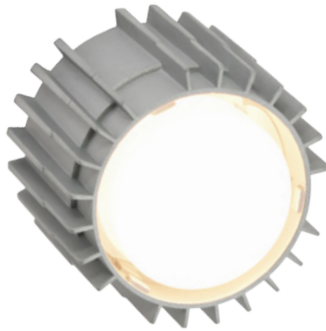

X34-E26-30
Warm White (3000K)
7.4W / 499Lm