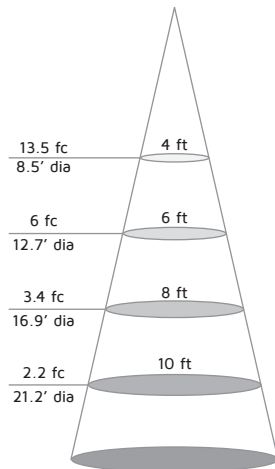

## Photometrics

### X34-E26-30

Luminous flux	500Lm
Maximum intensity	216 cd
Input wattage	7.4W
Lumens per watt	67 LPW
Beam angle	93.3°

## Specifications

Series	X34
Input voltage	120V AC, 60Hz
Color temperature	2700K / 3000K / 4000K
CRI	82+
Wattage	7.4W
Module Lumens	477Lm / 499Lm / 503Lm
Beam angle	93.3°
Dimming	Triac or MLV dimmers
Housing	Aluminum
Lens	Frosted polycarbonate
Rating	c/ETL/us Listed for wet locations
Dimensions	3-15/16" Dia. x 3"H (X3 + X34) 5" Dia. x 2-3/4"H (X4 + X34)
Mounting	Recessed
LED type	19 x SMD 2323 LEDs
Rated life	35,000 hrs