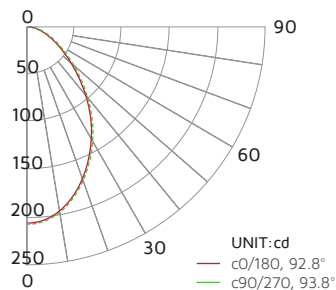

## Photometrics

### X34-E26-30

Luminous flux	500Lm
Maximum intensity	216 cd
Input wattage	7.4W
Lumens per watt	67 LPW
Beam angle	93.3°

## Specifications

Series	X34
Input voltage	120V AC, 60Hz
Color temperature	2700K / 3000K / 4000K
CRI	82+
Wattage	7.4W
Module Lumens	477Lm / 499Lm / 503Lm
Beam angle	93.3°
Dimming	Triac or MLV dimmers
Housing	Aluminum
Lens	Frosted polycarbonate
Rating	c/ETL/us Listed for wet locations
Dimensions	3-15/16" Dia. x 3"H (X3 + X34) 5" Dia. x 2-3/4"H (X4 + X34)
Mounting	Recessed
LED type	19 x SMD 2323 LEDs
Rated life	35,000 hrs