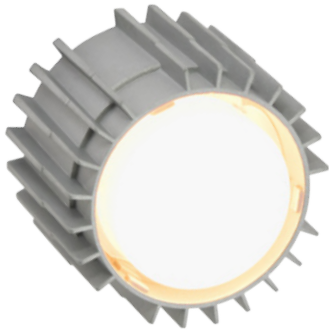

X34 Light Modules

X34-E26-27
Ultra Warm White (2700K)
7.4W / 477Lm